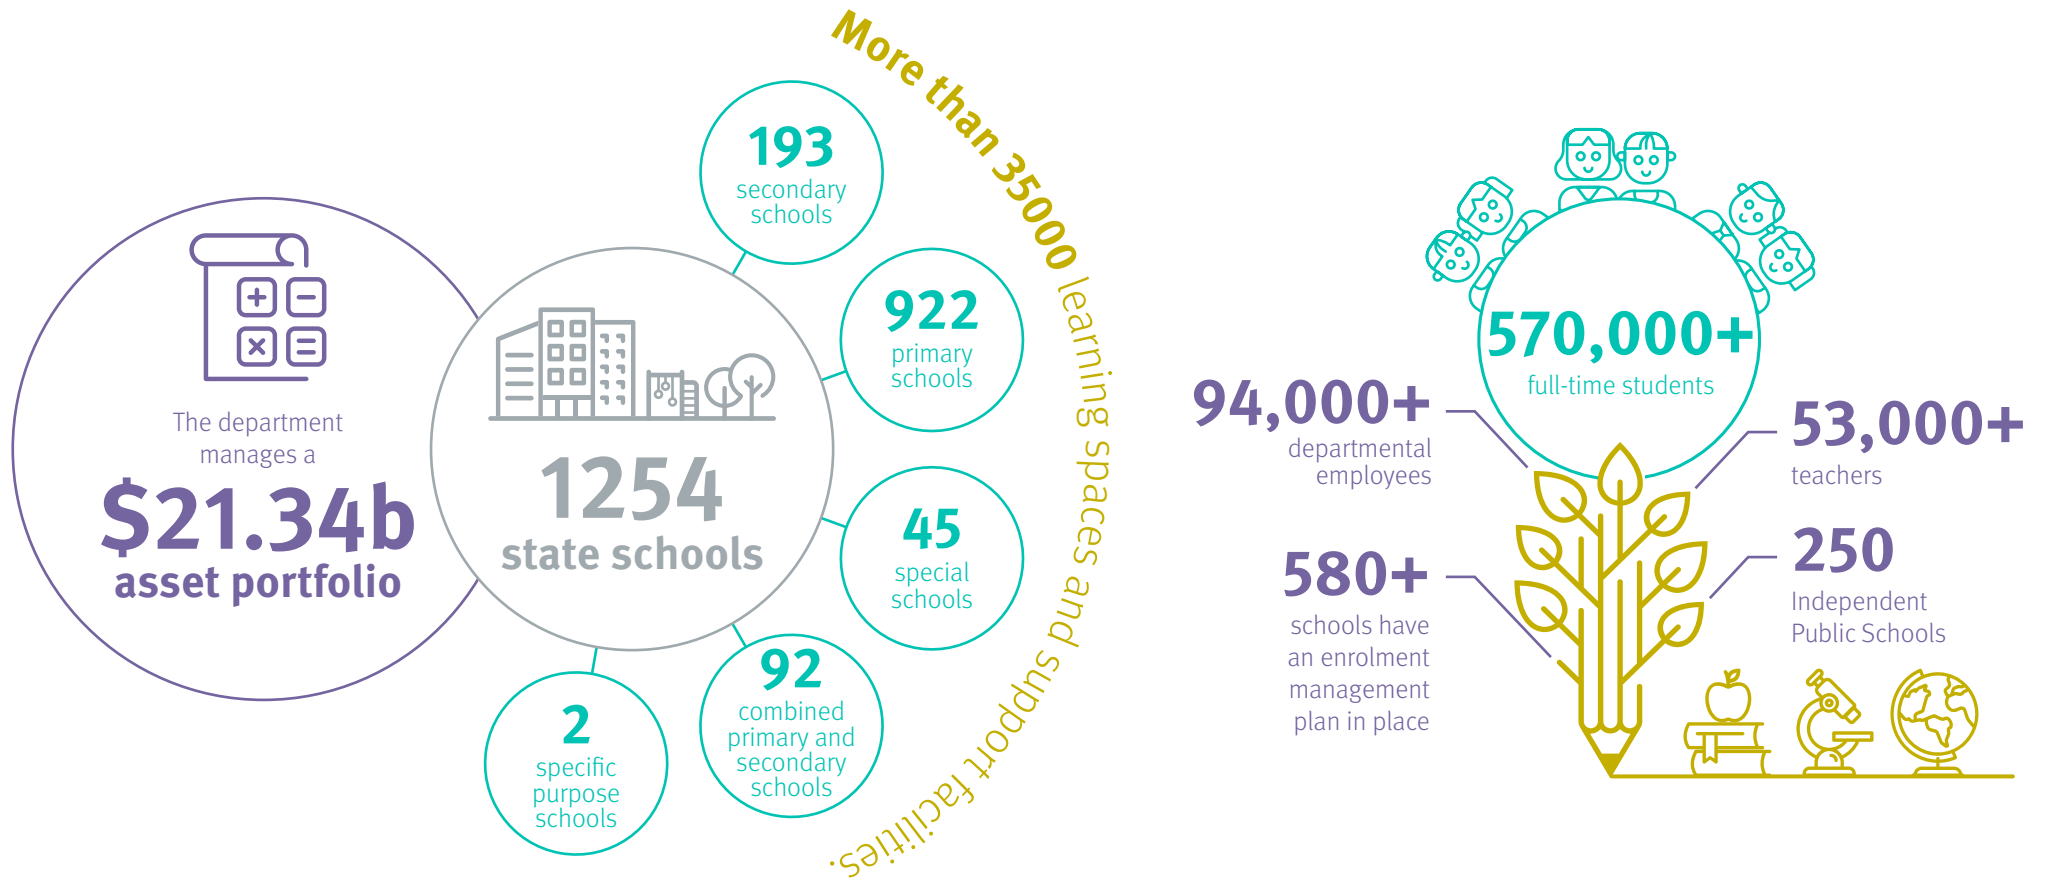

Building Education: Facts and figures

<p>In 2020 – 2021:</p>	<p>\$1.9b invested for Queensland state schools</p>	<p> \$258m maintenance</p>	<p>Building 3 new state schools for 2022</p>
-------------------------------	--	--	--